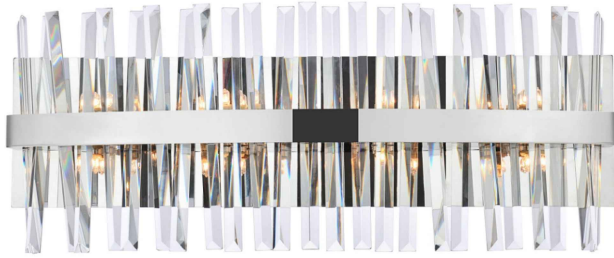

## Serephina collection

8-Light Chrome Bathroom Lamp Clear Crystal

Chrome

Item No: 6200W30C

Black

Item No: 6200W30BK

Satin Gold

Item No: 6200W30SG

### Dimensions

Base Size(in)	30"*7.5"* H1"
Chain/Rod/Cord Length	N/A
Extension	5"
Width	30"
Height	12"
Maximum Height	N/A

### Specifications

Finishes	3 Finishes
Material	Iron & Crystal
Crystal/Glass Color	Clear
Type	Bathroom Lamp
Hanging Device	N/A
Voltage	110-125V
Dimmable	Yes
Warranty	1 Year Limited
Shipment Type	Small Parcel